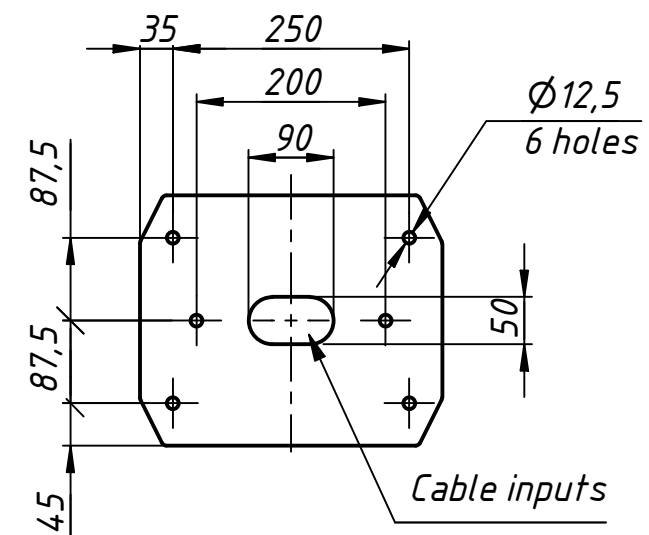

Installation tamplate

*Tripod turnstiles
Centurion-M Twin*
www.tiso.global