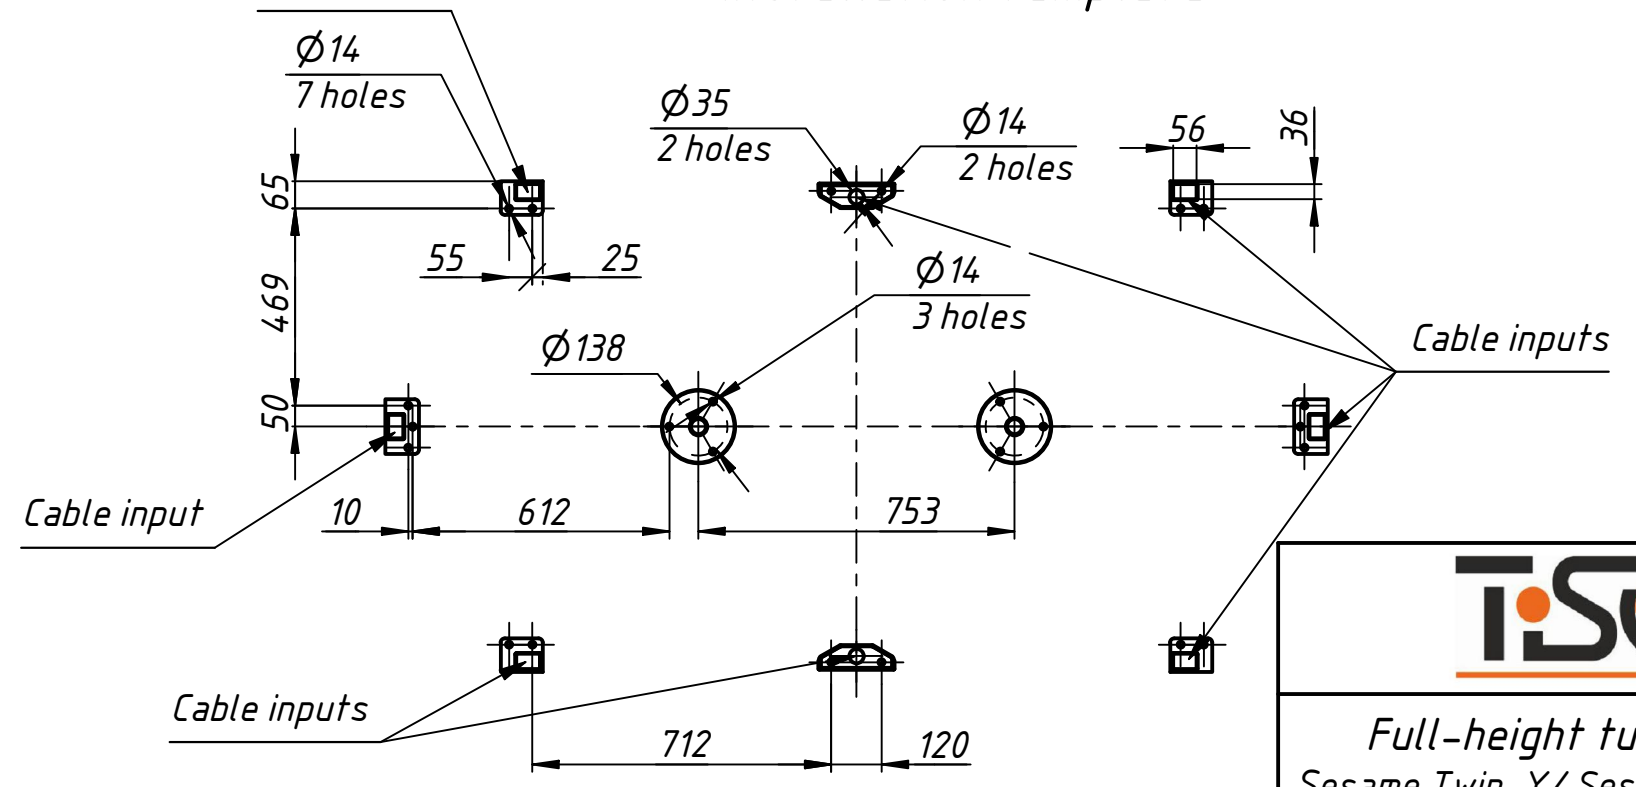

Cable input

Installation tamplate

Full-height turnstiles
 Sesame Twin-Y/ Sesame Twin-L-Y
 www.tiso.global