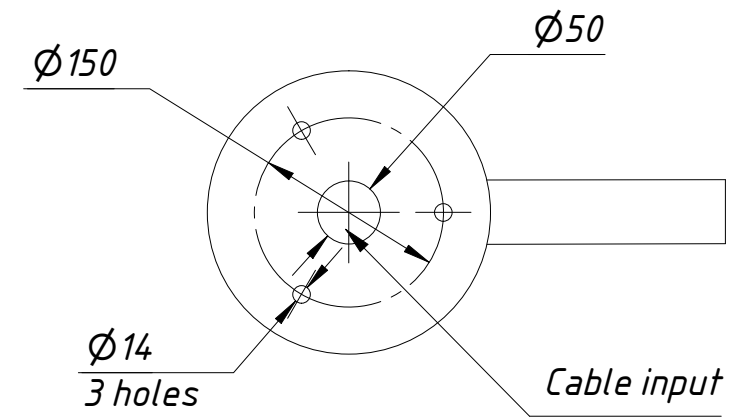

Installation tamplate

Gate-SPR
www. tiso.global