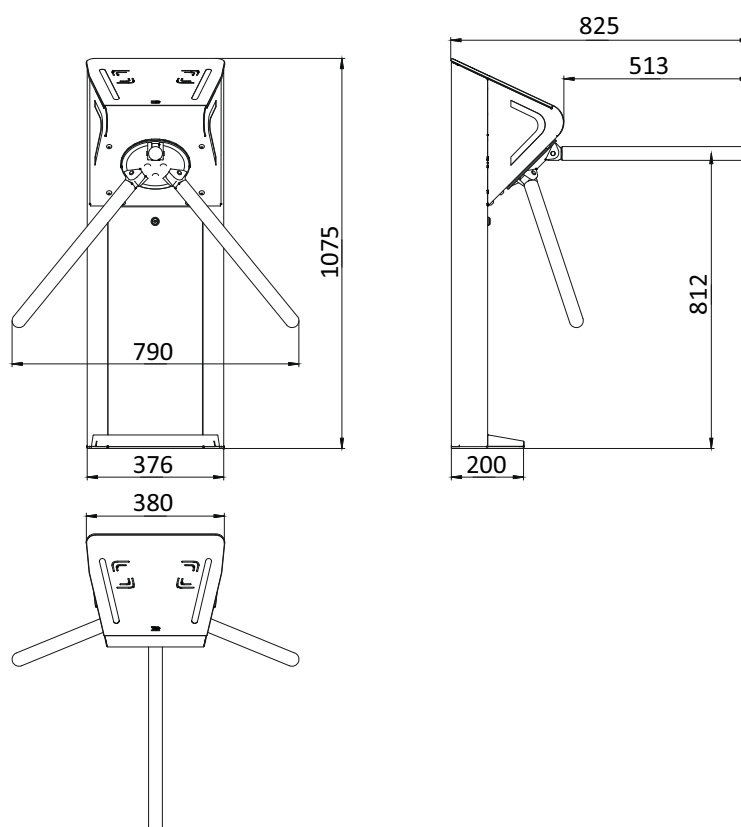

Technical Specifications:

Model	Onyx-S
Width, mm	825
Length, mm	790
Height, mm	1075
Passage width, mm	600
Mechanism	Servo-driven (Triservo-M)
Blocking system	Two electromagnetic stoppers
Emergency mode (fire-alarm)	Fail-safe (lowering the leash)
Drop arm function	Drop arm function can be activated when power is on Drop arm function activates automatically when power goes off
MCBF, cycles	5 000 000

Electrical Specifications:

Maximum power consumption, W	55
Voltage	From the AC (100-240)V, 50/60Hz; from a DC source 12 V

Finishing

Standard housing	Brushed SS AISI 304
Available housing	Brushed SS AISI 316; Polished SS AISI 304; Polished SS AISI 316; Powder coated RAL