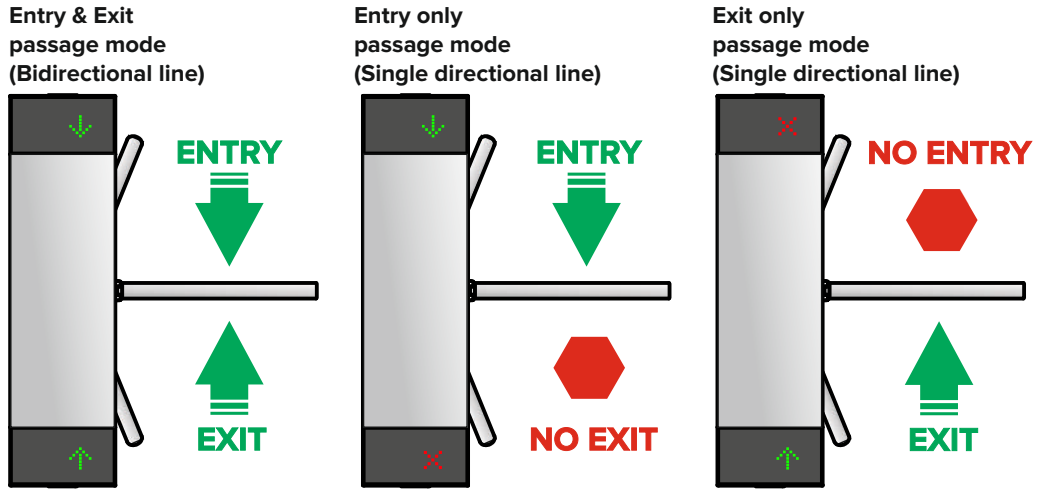

EXAMPLE OF A SHOPPING MALL WITH MULTIPLE ENTRANCES

In case there are more than one entrance to the shopping center, TiSO solution becomes the only possible way to control actual number of visitors inside, even if entrances located on far distance from each other. Connection between turnstiles can be wired or wire-less.

- high speed and accuracy of counting the number of visitors;
- consolidated number of people at all entrance groups in the shopping mall at the same time;
- simplicity and clarity of installation;
- turnstiles can be installed on mobile platform;
- integration with the virus identification system and checking the presence of a protective mask on*;
- a robust turnstile mechanism that can withstand at the high traffic areas;
- preventing the passage of more than one person in one entry cycle;
- autonomous anti-panic system - the turnstile opens instantly in case of emergency and people can quickly and safely leave the site.

*FACE RECOGNITION SYSTEM WITH INFRARED TEMPERATURE DETECTION

TiSO company offers special solution for authorizing access depending on persons state of health. More specifically, such system enables to limit access of people with suspected disease symptoms such as high temperature. TiSO speed gates with special integrated authorization system performs face identification and monitors body temperature. Such solution can be widely used in public places like hospitals, airports, border control zones, etc.

Find more at www.tiso.global or write at sales@tiso.global

Every turnstile at system can be configured as bidirectional or single direction to organize separate entry and exit lines

The system calculates each entry or exit pass through turnstiles. When the number of visitors inside of the controlled area is more than the permissible number, all entrances will be blocked and all exits will remain open.