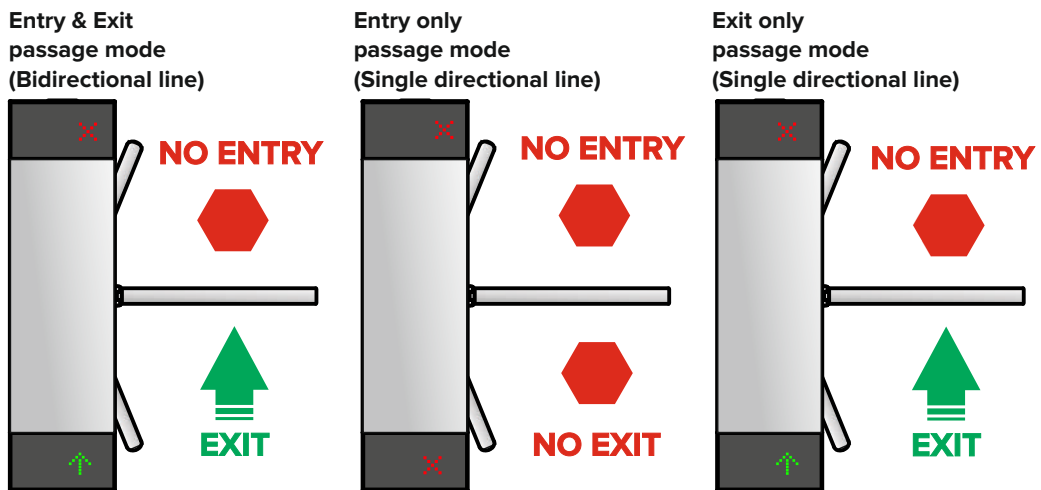

- high speed and accuracy of counting the number of visitors;
- consolidated number of people at all entrance groups in the shopping mall at the same time;
- simplicity and clarity of installation;
- turnstiles can be installed on mobile platform;
- integration with the virus identification system and checking the presence of a protective mask on*;
- a robust turnstile mechanism that can withstand at the high traffic areas;
- preventing the passage of more than one person in one entry cycle;
- autonomous anti-panic system - the turnstile opens instantly in case of emergency and people can quickly and safely leave the site.

*FACE RECOGNITION SYSTEM WITH INFRARED TEMPERATURE DETECTION

TiSO company offers special solution for authorizing access depending on persons state of health. More specifically, such system enables to limit access of people with suspected disease symptoms such as high temperature. TiSO speed gates with special integrated authorization system performs face identification and monitors body temperature. Such solution can be widely used in public places like hospitals, airports, border control zones, etc.

Find more at www.tiso.global or write at sales@tiso.global

Every turnstile at system can be configured as bidirectional or single direction to organize separate entry and exit lines

The system calculates each entry or exit pass through turnstiles. When the number of visitors inside of the controlled area is more than the permissible number, all entrances will be blocked and all exits will remain open.

All entry lines are automatically unlocked, after people leave the controlled area and the number of visitors inside will be less than the permissible number.

1259 - visitors can enter!

**Please wait!
Entrance is closed.**