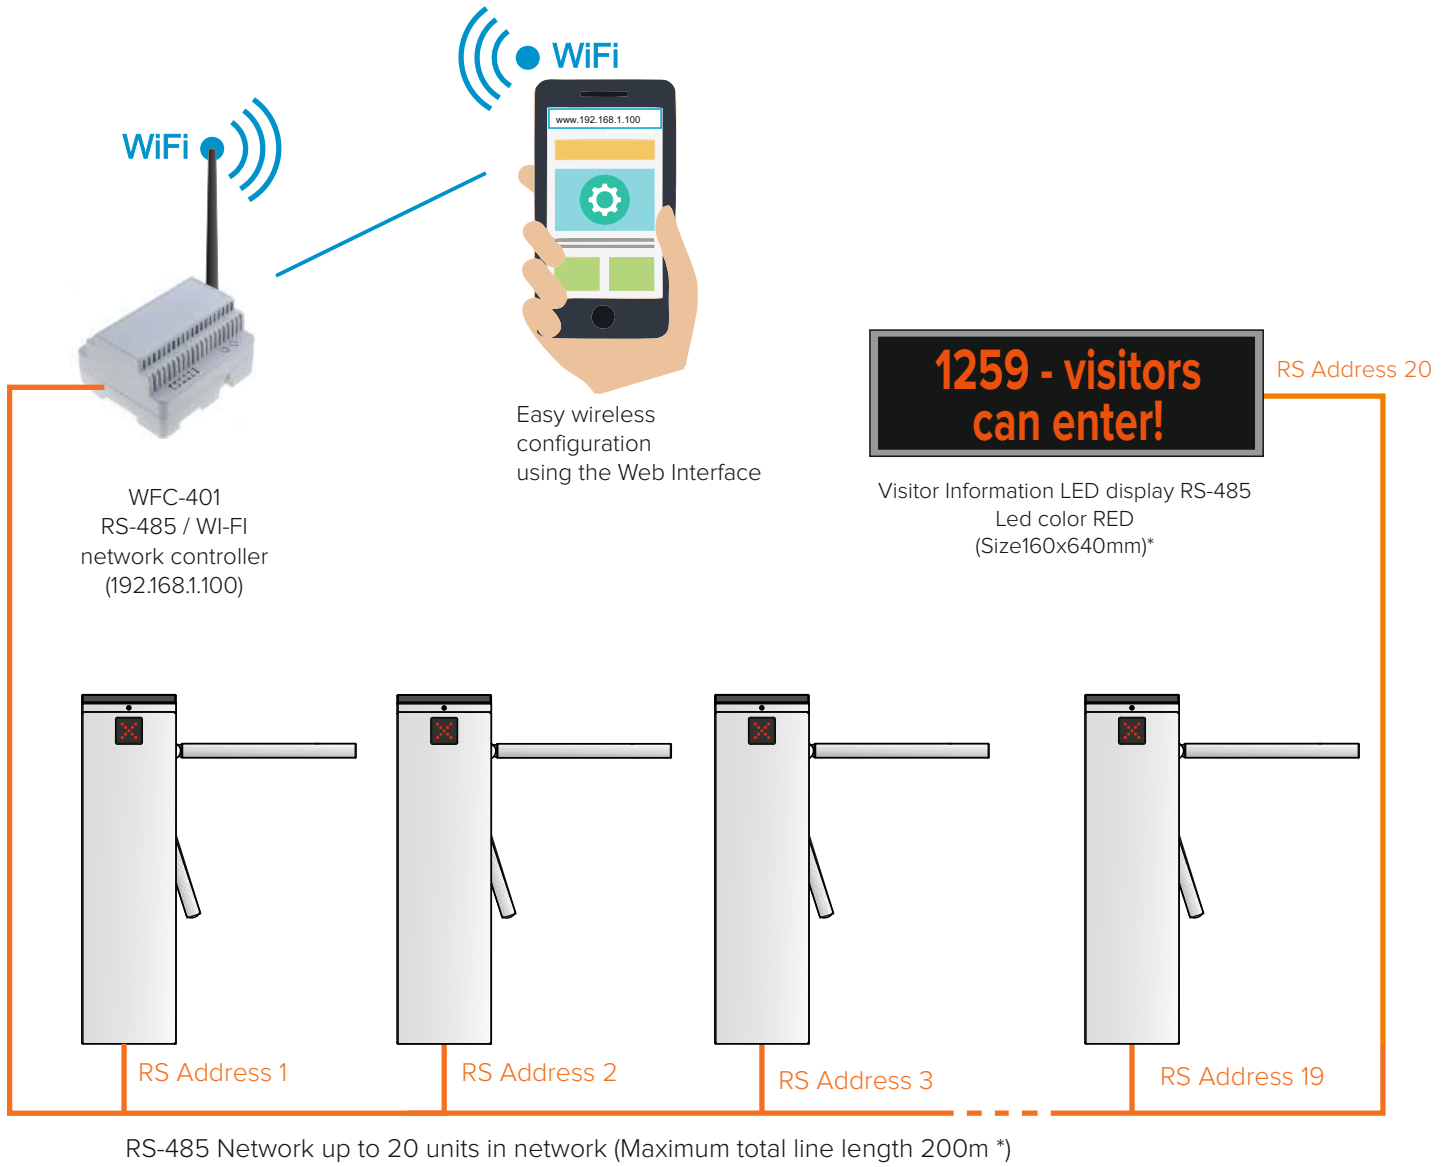

Find more at www.tiso.global or write at sales@tiso.global

Every turnstile at system can be configured as bidirectional or single direction to organize separate entry and exit lines

The system calculates each entry or exit pass through turnstiles. When the number of visitors inside of the controlled area is more than the permissible number, all entrances will be blocked and all exits will remain open.

All entry lines are automatically unlocked, after people leave the controlled area and the number of visitors inside will be less than the permissible number.

1259 - visitors can enter!

**Please wait!
Entrance is closed.**

Visitors information displays show the number of visitors that can enter.

When the number of visitors inside of the controlled area is more than the permissible number, information displays will show the warning.

SMALL SYSTEM CONFIGURATION UP TO 20 UNITS WITH WIRED RS-485 NETWORK CONNECTION

BIG SYSTEM CONFIGURATION WITH LOCAL WIFI CONNECTION BETWEEN SEPARATE GROUP

BIG SYSTEM WITH BRIDGE WIFI CONNECTION BETWEEN SEPARATE GROUPS