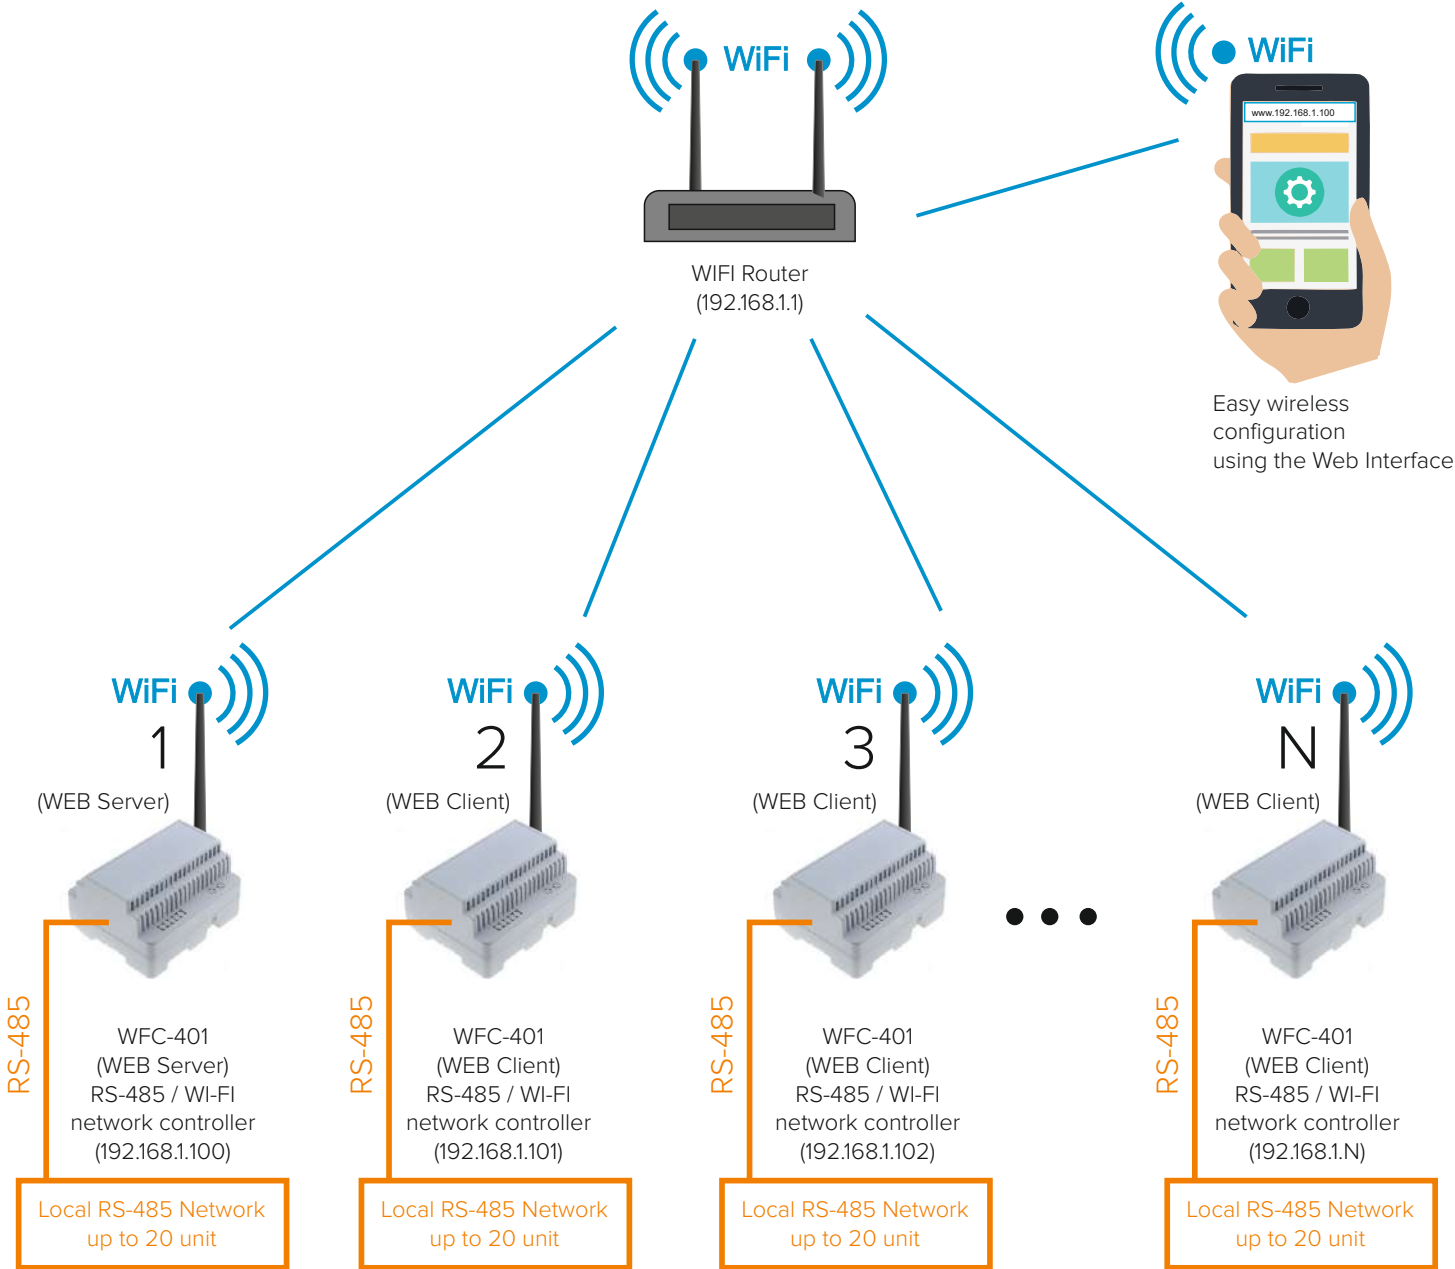

Find more at www.tiso.global or write at sales@tiso.global

Every turnstile at system can be configured as bidirectional or single direction to organize separate entry and exit lines

The system calculates each entry or exit pass through turnstiles. When the number of visitors inside of the controlled area is more than the permissible number, all entrances will be blocked and all exits will remain open.

All entry lines are automatically unlocked, after people leave the controlled area and the number of visitors inside will be less than the permissible number.

1259 - visitors can enter!

**Please wait!
Entrance is closed.**

Visitors information displays show the number of visitors that can enter.

When the number of visitors inside of the controlled area is more than the permissible number, information displays will show the warning.

SMALL SYSTEM CONFIGURATION UP TO 20 UNITS WITH WIRED RS-485 NETWORK CONNECTION

BIG SYSTEM CONFIGURATION WITH LOCAL WIFI CONNECTION BETWEEN SEPARATE GROUP

BIG SYSTEM WITH BRIDGE WIFI CONNECTION BETWEEN SEPARATE GROUPS