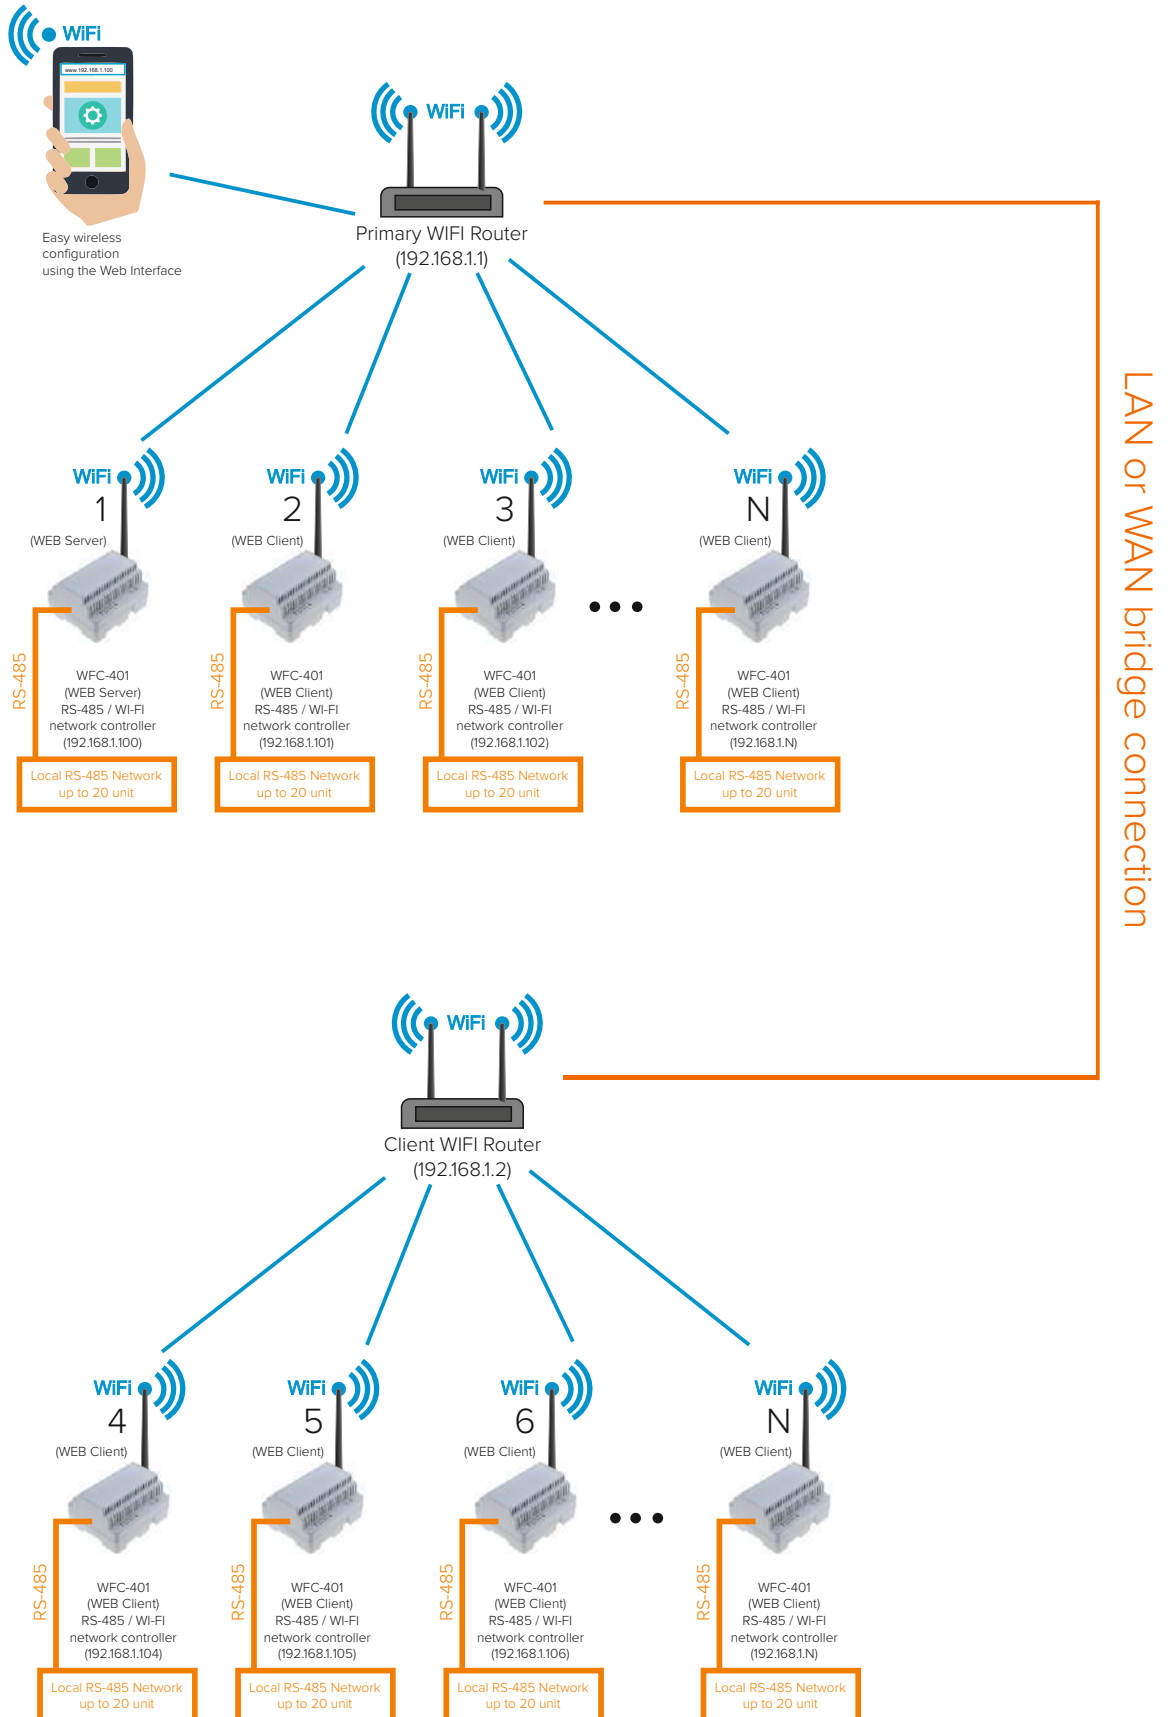

Find more at www.tiso.global or write at sales@tiso.global

Every turnstile at system can be configured as bidirectional or single direction to organize separate entry and exit lines

The system calculates each entry or exit pass through turnstiles. When the number of visitors inside of the controlled area is more than the permissible number, all entrances will be blocked and all exits will remain open.

All entry lines are automatically unlocked, after people leave the controlled area and the number of visitors inside will be less than the permissible number.

1259 - visitors can enter!

**Please wait!
Entrance is closed.**

Visitors information displays show the number of visitors that can enter.

When the number of visitors inside of the controlled area is more than the permissible number, information displays will show the warning.

SMALL SYSTEM CONFIGURATION UP TO 20 UNITS WITH WIRED RS-485 NETWORK CONNECTION

BIG SYSTEM CONFIGURATION WITH LOCAL WIFI CONNECTION BETWEEN SEPARATE GROUP

BIG SYSTEM WITH BRIDGE WIFI CONNECTION BETWEEN SEPARATE GROUPS